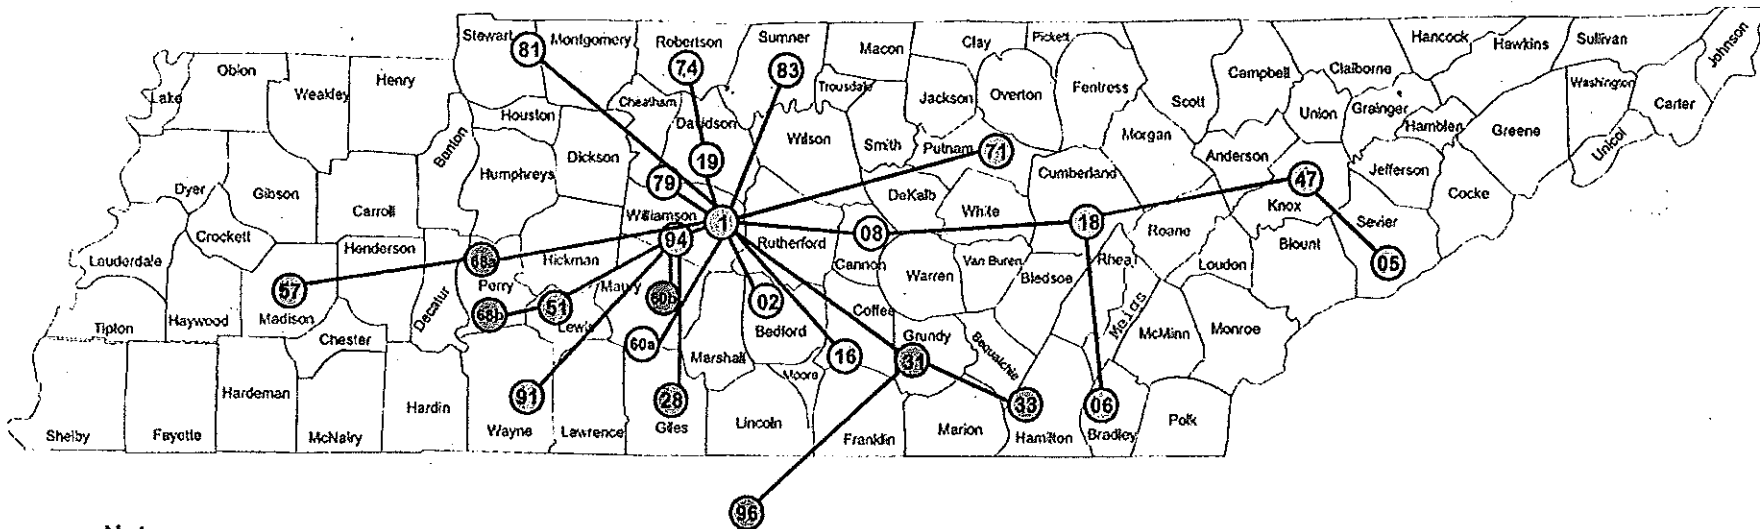

## Middle Tennessee Emergency Amateur Repeater System Repeater Locations and Links 30 September 2012

**NOTICE: New: Gatlinburg #05 - Gatlinburg linked to Knoxville.**

### Notes:

1 443.725 107.2 Nolensville - Hub  
 02 442.700 100.0 Deason  
 05 444.900 100.0 Gatlinburg  
 06 442.025 100.0 Cleveland  
 08 444.650 107.2 Short Mtn  
 16 443.950 107.2 Tullahoma  
 18 443.875 88.5 Crossville  
 19 442.800 107.2 Nashville  
 28 443.550 100.0 Pulaski  
 31 444.075 127.3 Deer Run (Manchester)  
 33 443.125 103.5 Signal Mt  
 47 442.500 100.0 Knoxville  
 51 444.850 100.0 Hohenwald  
 57 444.450 123.0 Jackson

60a 442.725 100.0 Southport (was Lawrenceburg)  
 60b 443.175 100.0 Columbia  
 68a 442.850 107.2 Lobelville  
 68b 443.500 100.0 Linden  
 71 444.600 107.2 Cookeville  
 74 443.900 107.2 Cross Plains  
 79 443.975 107.2 Pasquo  
 81 442.625 107.2 Clarksville  
 83 444.450 107.2 Gallatin  
 91 443.950 100.0 Waynesboro  
 94 443.075 156.7 Heritage  
 96 443.625 127.3 Huntsville Alabama